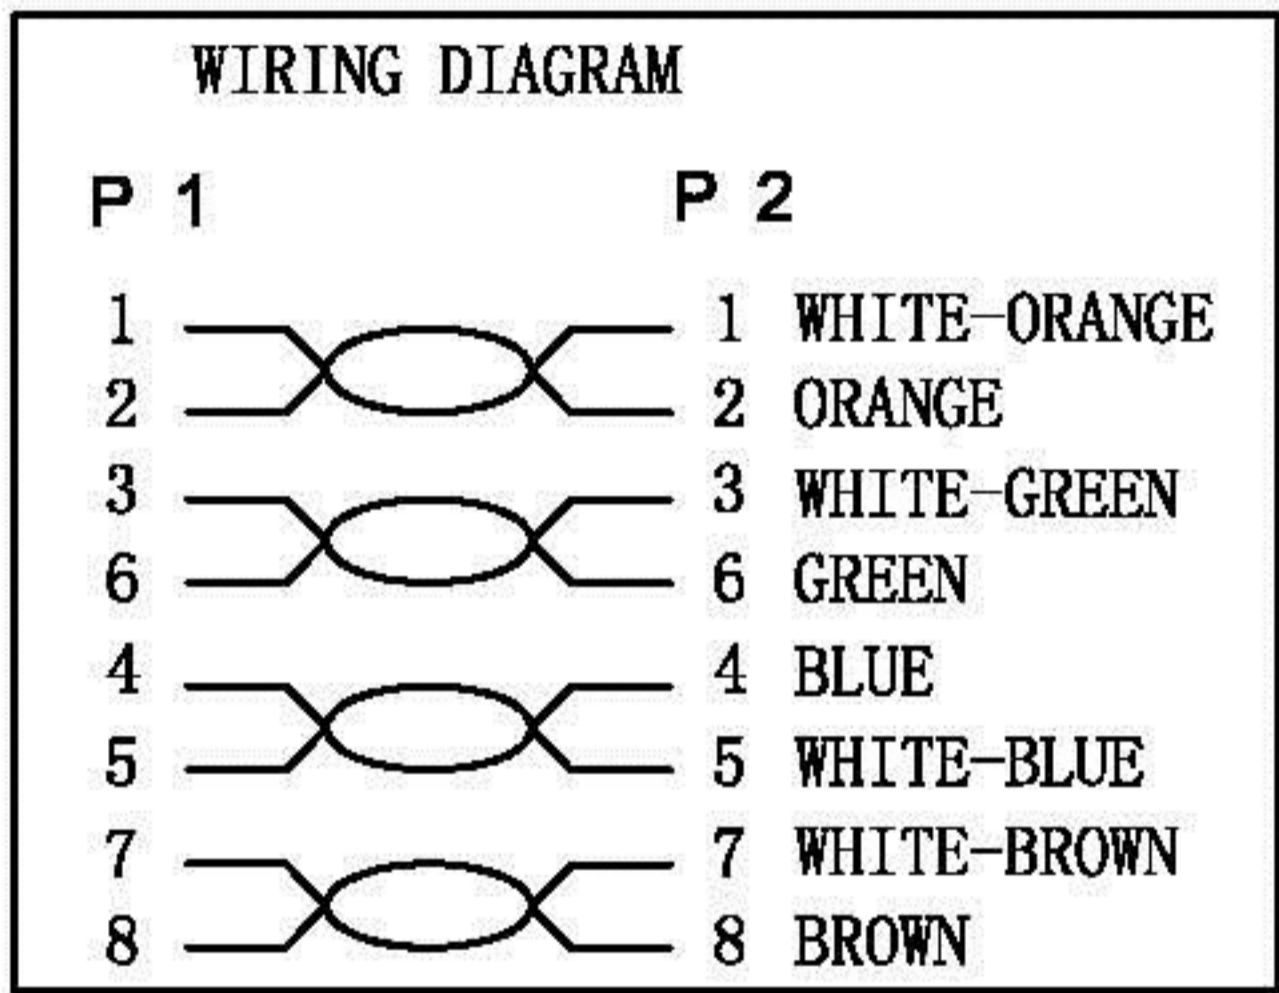

Datenblatt - Fiche technique - Data sheet

**21.99.1586**

VALUE UTP-Patchkabel konf. Kat. 6, weiss, 10,0 m

Cordon VALUE Cat.6 UTP confectionné, blanc, 10,0 m

VALUE UTP Patch Cord, Cat.6, white, 10.0 m

COLOUR: WHITE		
ITEM NO.	LENGTH	PACKING
21. 99. 1536	1M	PE BAG

**NOTE:**

- 100% OPEN SHORT, MISS WIRE TEST
- PRINT BLACK WORD:  
CAT.6 UTP 24AWG×4P PATCH ISO/IEC  
11801 & EN 50173 VERIFIED
- Reach and ROHS COMPLIANT

**Rotronic Co., Ltd.**

NO.	PARTS NAME	SPECIFICATION STANDARD	QT' Y	REMARK
		NEW	2011-04-14	A
BY	CHK	REVISION RECORD MODIFICATION	DATE	REV.
			2011-04-14	LV WENFENG