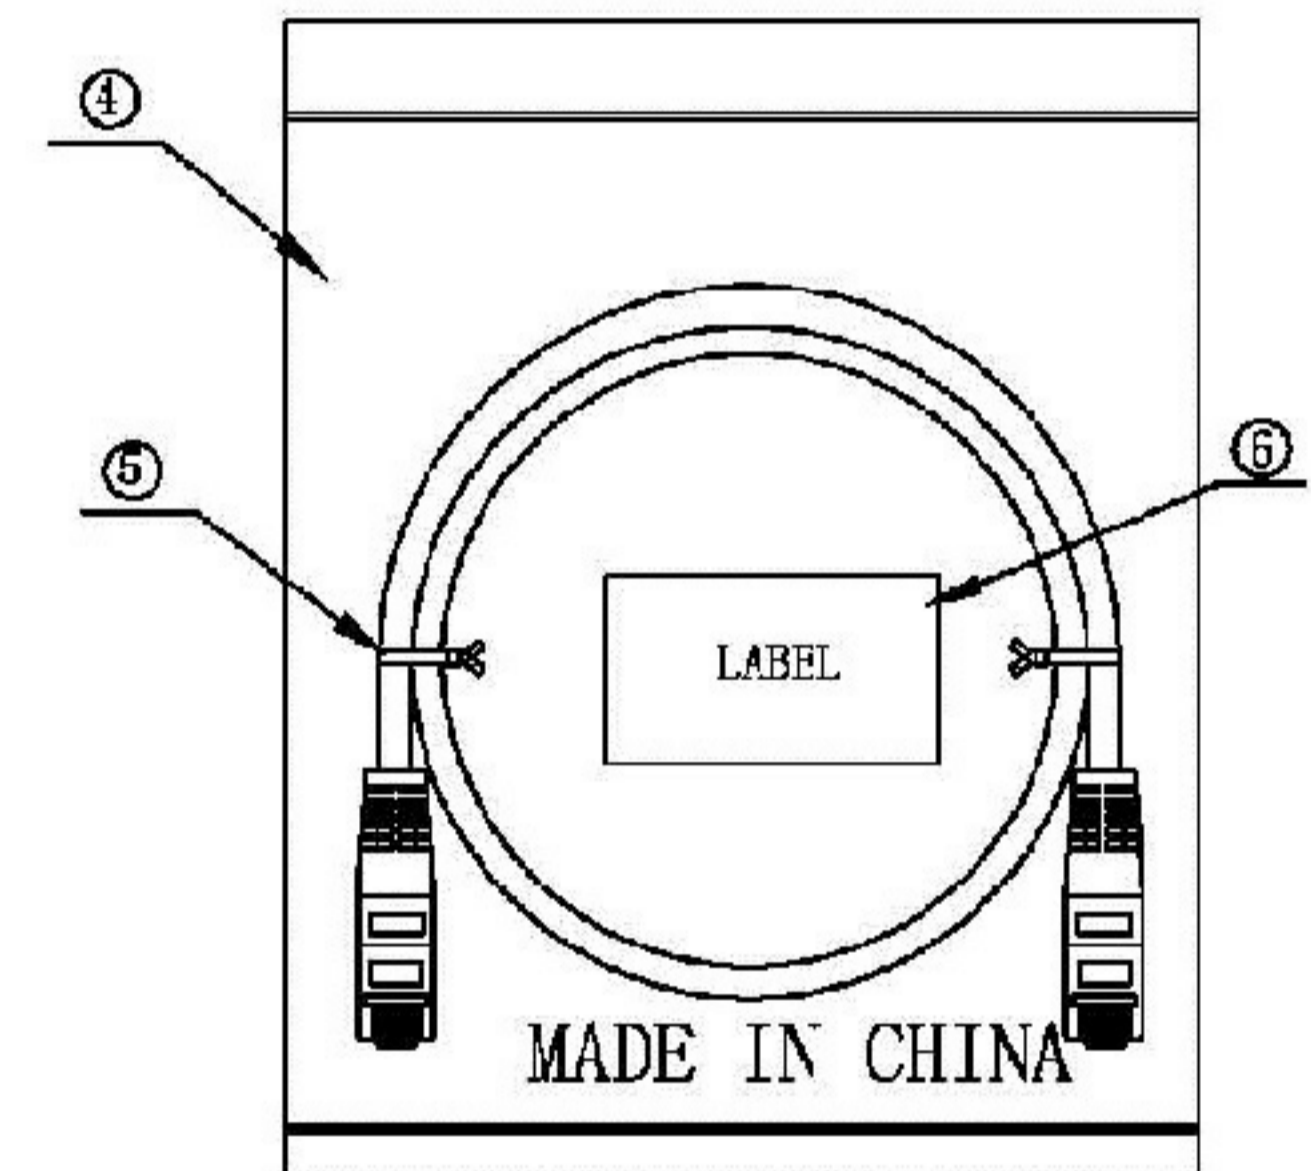

Datenblatt - Fiche technique - Data sheet

**21.99.1586**

VALUE UTP-Patchkabel konf. Kat. 6, weiss, 10,0 m

Cordon VALUE Cat.6 UTP confectionné, blanc, 10,0 m

VALUE UTP Patch Cord, Cat.6, white, 10.0 m

COLOUR: WHITE		
ITEM NO.	LENGTH	PACKING
21. 99. 1536	1M	PE BAG

**PACKING**

**MATERIAL LIST**

⑥	LABEL	NO DRY GLUE LABEL	1
⑤	MINI TIE	PE MINI TIE (POSSESS METAL)	2
④	BAG	PE BAG	1
③	OVER MOLD	PVC COLOR:SEE THE CHART	2
②	CONNECTOR	RJ45 8P8C UNSHIELDED, PIN GOLD PLATED	2
①	CABLE	UTP CAT.6 24AWG 4PAIRS COPPER CLAD ALUMINUM JACKET:PVC/ OD:5.9±0.2mm	1

**NOTE:**

- 100% OPEN SHORT, MISS WIRE TEST
- PRINT BLACK WORD:  
CAT.6 UTP 24AWG×4P PATCH ISO/IEC  
11801 & EN 50173 VERIFIED
- Reach and ROHS COMPLIANT

**Rotronic Co., Ltd.**

NO.	PARTS NAME	SPECIFICATION STANDARD	QT' Y	REMARK
		NEW	2011-04-14	A
BY	CHK	REVISION RECORD MODIFICATION	DATE	REV.
			2011-04-14	LV WENFENG

ITEM NO.	21.99.1536		
PRODUCT NAME	CAT.6 PATCH CABLE UTP 1.0M		
DRAWN BY	CHECK BY	APPO BY	DATE
LV WENFENG			2011-04-14