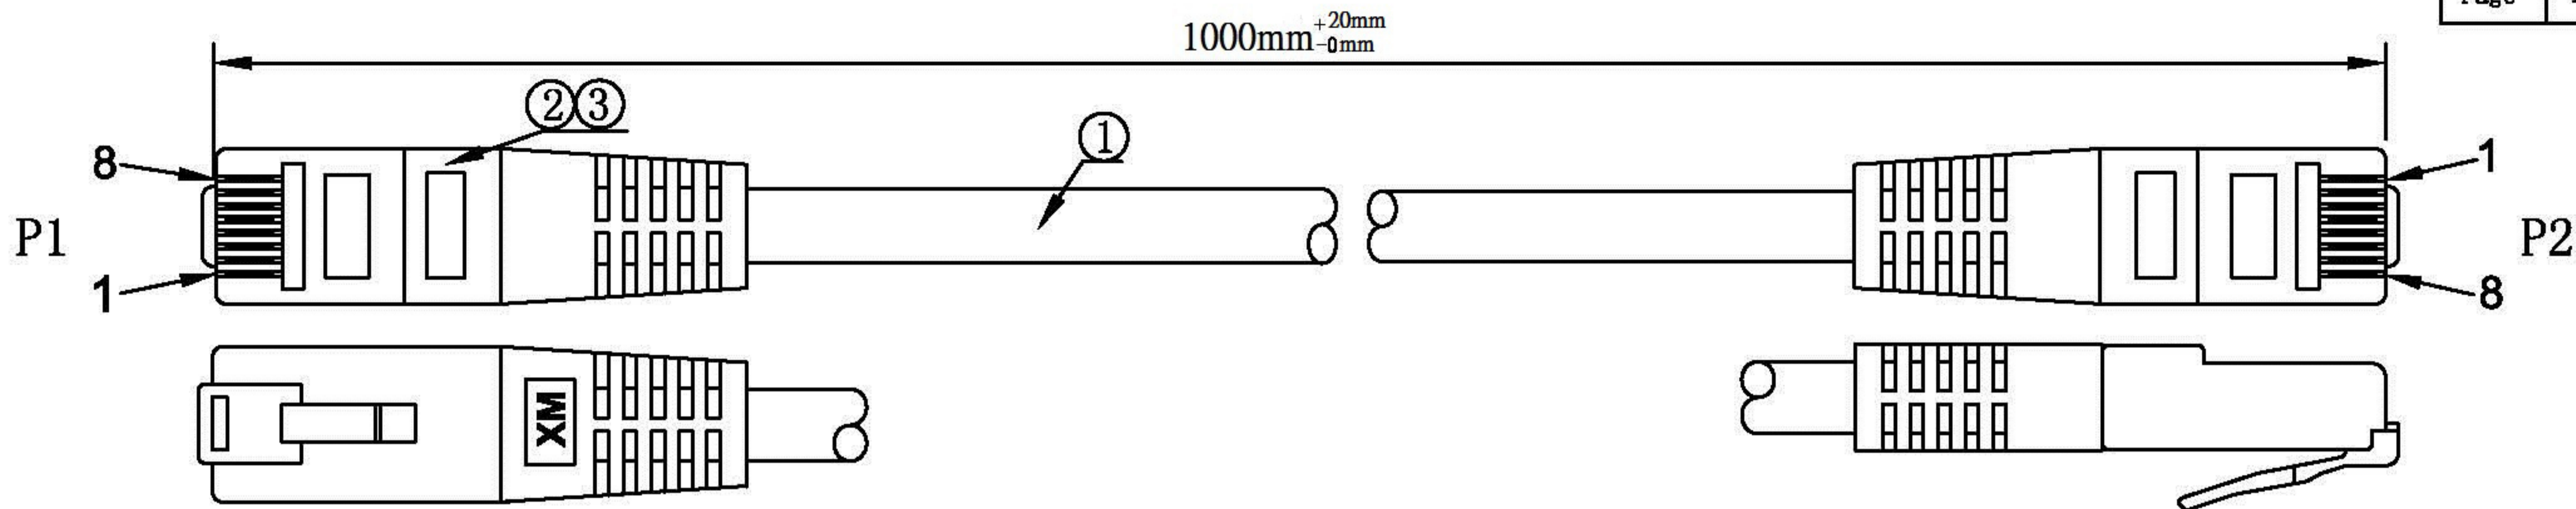

Datenblatt - Fiche technique - Data sheet

**21.99.1586**

VALUE UTP-Patchkabel konf. Kat. 6, weiss, 10,0 m

Cordon VALUE Cat.6 UTP confectionné, blanc, 10,0 m

VALUE UTP Patch Cord, Cat.6, white, 10.0 m

COLOUR: WHITE		
ITEM NO.	LENGTH	PACKING
21. 99. 1536	1M	PE BAG

**PACKING**

**MATERIAL LIST**

⑥	LABEL	NO DRY GLUE LABEL	1
⑤	MINI TIE	PE MINI TIE (POSSESS METAL)	2
④	BAG	PE BAG	1
③	OVER MOLD	PVC COLOR:SEE THE CHART	2
②	CONNECTOR	RJ45 8P8C UNSHIELDED, PIN GOLD PLATED	2
①	CABLE	UTP CAT.6 24AWG 4PAIRS COPPER CLAD ALUMINUM JACKET:PVC/ OD:5.9±0.2mm	1

**NOTE:**

- 100% OPEN SHORT, MISS WIRE TEST
- PRINT BLACK WORD:  
CAT.6 UTP 24AWG×4P PATCH ISO/IEC  
11801 & EN 50173 VERIFIED
- Reach and ROHS COMPLIANT

**Rotronic Co., Ltd.**

NO.	PARTS NAME	SPECIFICATION STANDARD	QT' Y	REMARK
		NEW	2011-04-14	A
BY	CHK	REVISION RECORD MODIFICATION	DATE	REV.
			2011-04-14	LV WENFENG

ITEM NO.	21.99.1536		
PRODUCT NAME	CAT.6 PATCH CABLE UTP 1.0M		
DRAWN BY	CHECK BY	APPO BY	DATE
LV WENFENG			2011-04-14